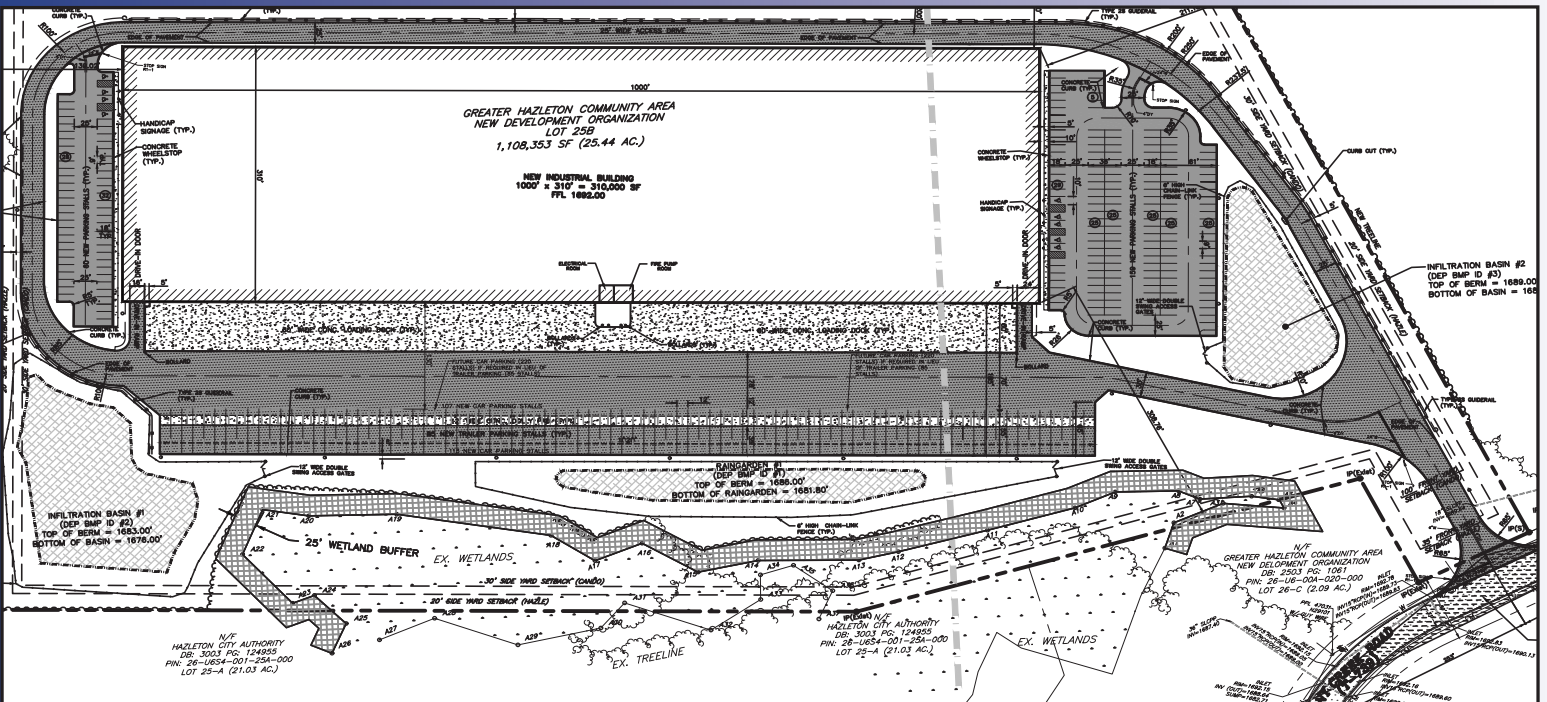

SITE DETAILS

1. Owner: CAN DO, Inc.
2. Prior use: Undeveloped
3. Zoning: Industrial
4. Site acreage: 25.44 acres
5. Address: 405 Stony Creek Road
   Hazle Township, PA 18202
6. Utilities: All utilities are to the property boundary.
7. Water: CAN DO, Inc.
   - Sewer: CAN DO, Inc.
     Greater Hazleton Joint Sewer Authority
   - Electric: PPL Electric Utilities
   - Natural Gas: UGI Utilities
8. Site description: Owner is pursuing land development approvals. Proposed plans to accommodate a ±310,000 SF facility
9. Industrial neighbors: Cargill Cocoa, AutoZone, ES Kluff & Company, Gonnella Frozen Products, PECO Pallet, Pro Con, US Cold Storage, Vita-Line Products
10. Proximity to interstate: 2 Miles to Interstate 81, exit 143 via State Route 924
11. Proximity to hub airport: 40 miles to Wilkes-Barre/Scranton International Airport

PROPOSED SITE PLAN

For more information, please contact
CAN DO
One South Church Street, Suite 200,
Hazleton, PA 18201

570-455-1508 phone
570-454-7787 fax
www.hazletoncando.com
cando@hazletoncando.com