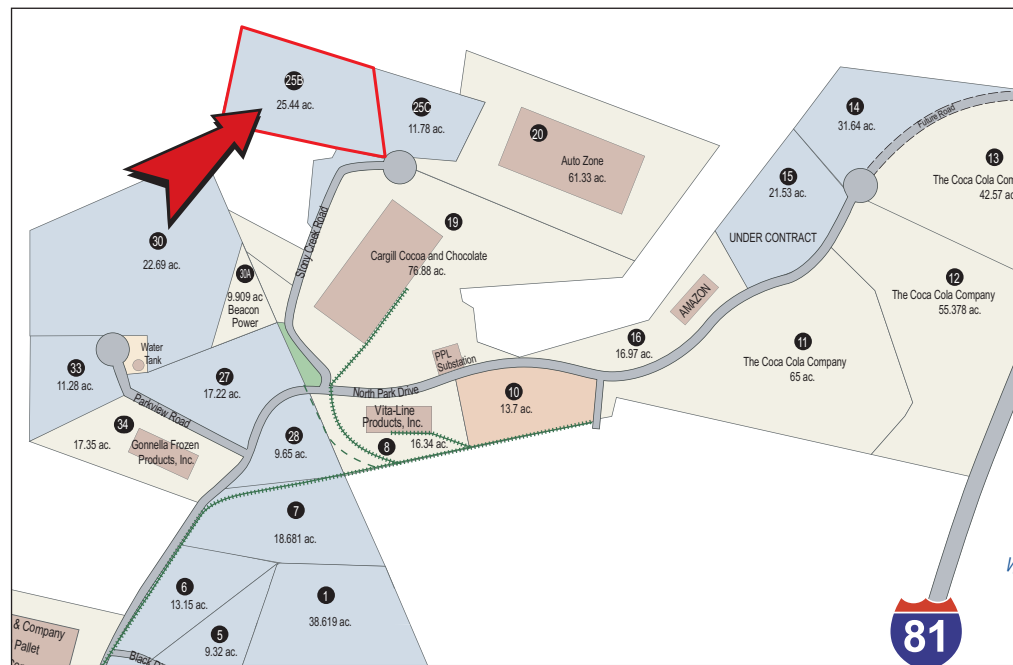

## North Site 25B

**For Sale**

**25.44 acres**

**405 Stony Creek Road  
Hazle Township, PA 18202**

**\*\*Federal Opportunity Zone\*\***

**Industrial Site ideal for Manufacturing or  
Distribution/Logistics**

### Humboldt Industrial Park North

The 3,000-acre Humboldt Industrial Park is located at the on/off ramp of Exit 143 of Interstate 81, via State Route 924 and is minutes from the interchange of Interstate 80 - putting it in the center of 25% of the population and total production of the entire nation. Humboldt is home to industries like Amazon, American Eagle, Tootsie Roll, Auto Zone, Hershey, Michaels Handcrafts and International Paper and Cargill.

# SITE DETAILS

- Owner: CAN DO, Inc.
- Prior use: Undeveloped
- Zoning: Industrial
- Site acreage: 25.44 acres
- Address: 405 Stony Creek Road  
Hazle Township, PA 18202
- Utilities: All utilities are to the property boundary.
- Water: CAN DO, Inc.
  - Sewer: CAN DO, Inc.  
Greater Hazleton Joint Sewer Authority
  - Electric: PPL Electric Utilities
  - Natural Gas: UGI Utilities
- Site description: Owner is pursuing land development approvals. Proposed plans to accommodate a ±310,000 SF facility
- Industrial neighbors: Cargill Cocoa, AutoZone, ES Kluff & Company, Gonnella Frozen Products, PECO Pallet, Pro Con, US Cold Storage, Vita-Line Products
- Proximity to interstate: 2 Miles to Interstate 81, exit 143 via State Route 924
- Proximity to hub airport: 40 miles to Wilkes-Barre/Scranton International Airport